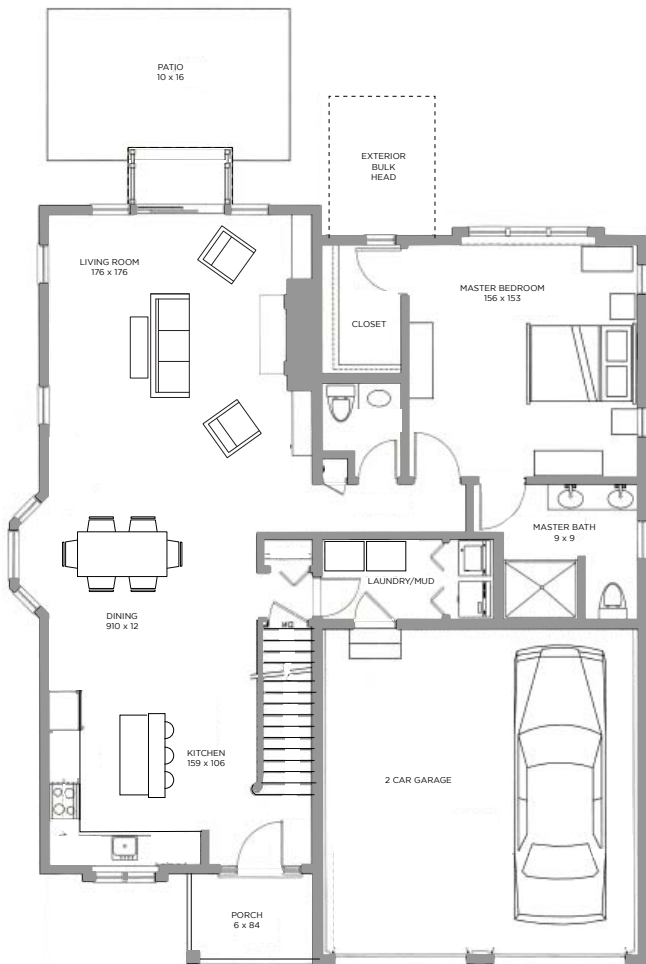

# THE NANTUCKET II

- 2,700 Square Feet
- 4 Bedrooms
- 2 1/2 Baths

## FIRST FLOOR