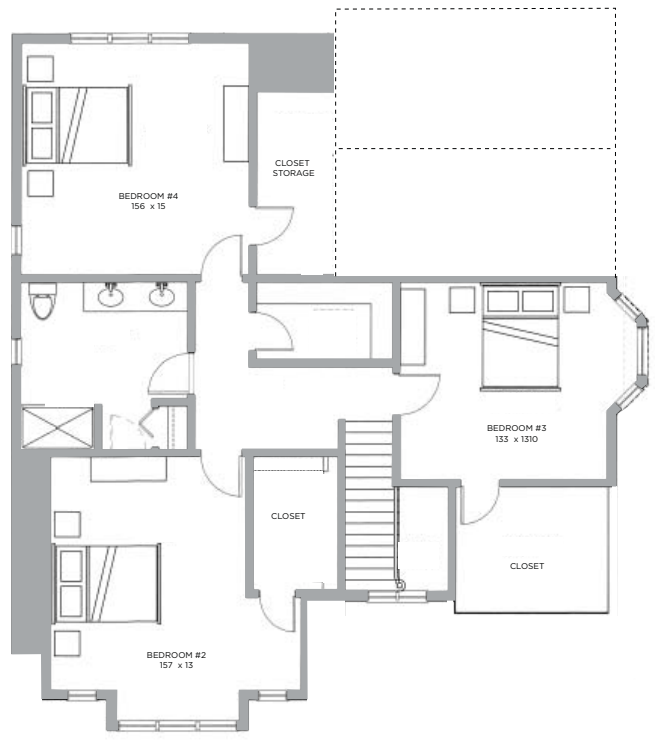

SECOND FLOOR