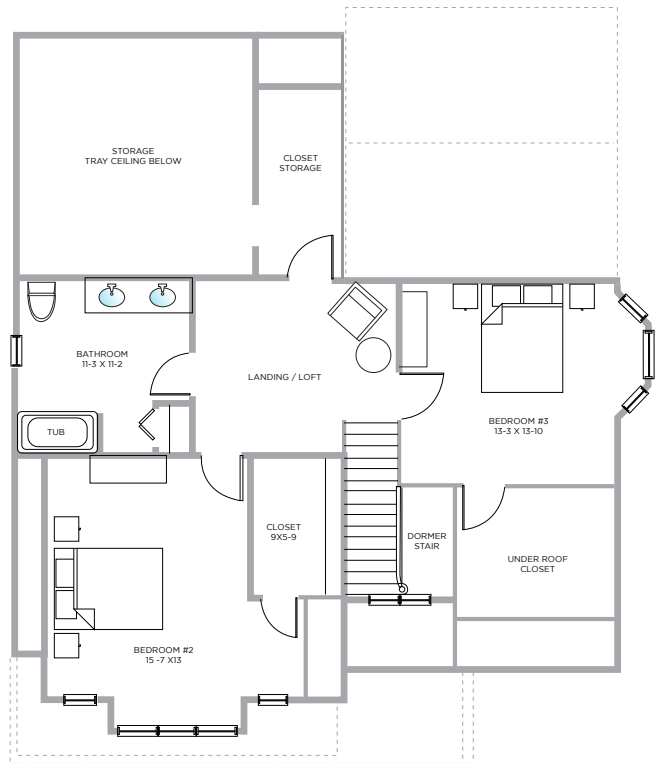

THE NANTUCKET I

- 2,400 Square Feet
- 3 Bedrooms
- 2 1/2 Baths

FIRST FLOOR

SECOND FLOOR

WILLIAM RAVEIS
 DELTA REALTORS
 508.359.7351

CHAPEL HILL
LANDING
 MEDFIELD, MA