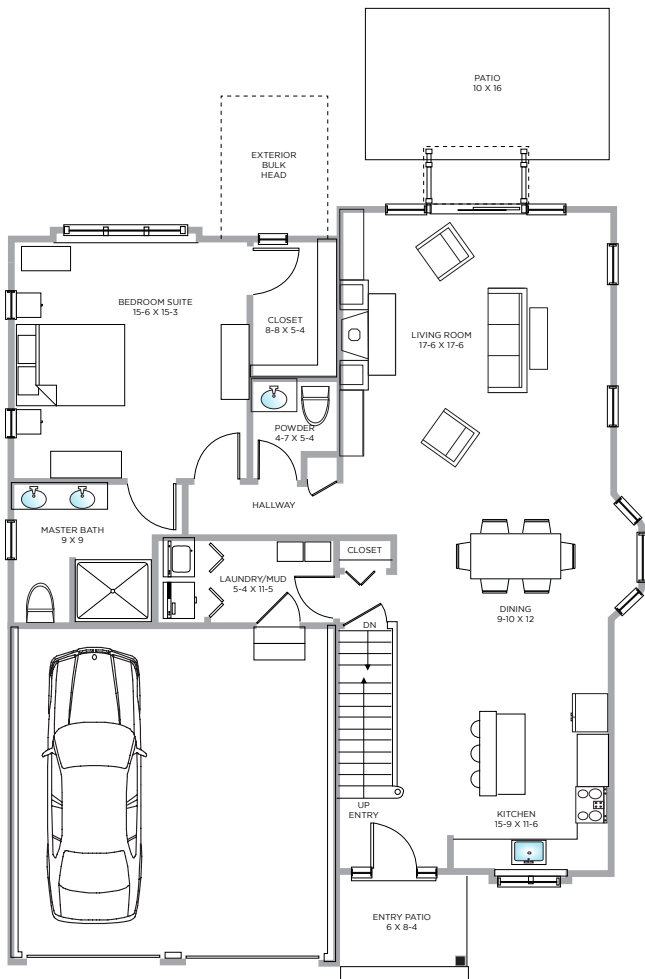

THE NANTUCKET I

- 2,400 Square Feet
- 3 Bedrooms
- 2 1/2 Baths

FIRST FLOOR

SECOND FLOOR

WILLIAM RAVEIS
 DELTA REALTORS
 508.359.7351

CHAPEL HILL
LANDING
 MEDFIELD, MA