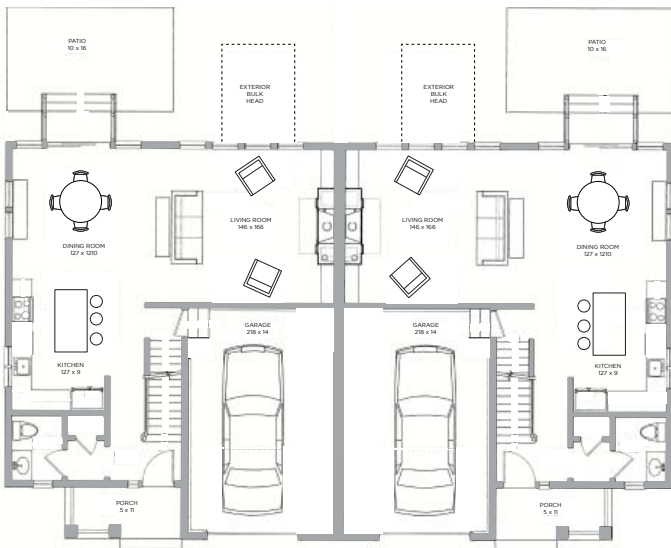

THE KINGSBURY

Duplex

- 1,795 Square Feet
- 3 Bedrooms
- 2 1/2 Baths

FIRST FLOOR

SECOND FLOOR

WILLIAM RAVEIS
DELTA REALTORS
508.359.7351

**CHAPEL
HILL
LANDING**
MEDFIELD, MA