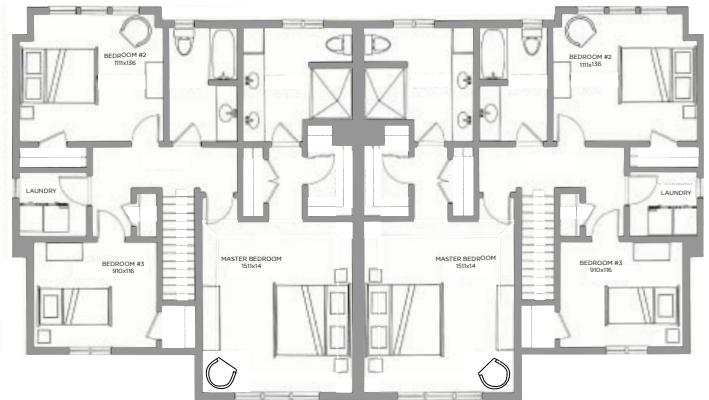

THE KINGSBURY

Duplex

- 1,795 Square Feet
- 3 Bedrooms
- 2 1/2 Baths

FIRST FLOOR

SECOND FLOOR

WILLIAM RAVEIS
DELTA REALTORS
508.359.7351

**CHAPEL
HILL
LANDING**
MEDFIELD, MA